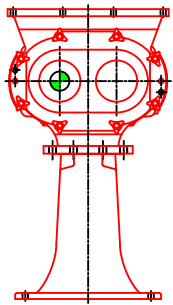

MODEL 324 RECTANGULAR FLANGE PUMP