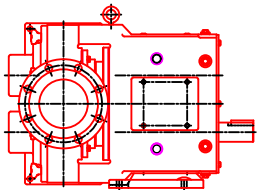

MODEL 324 RECTANGULAR FLANGE PUMP