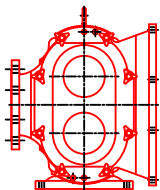

MODEL 324 RECTANGULAR FLANGE PUMP