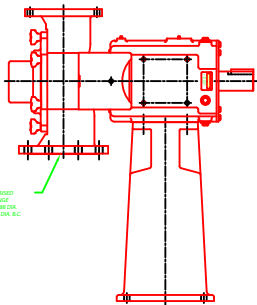

MODEL 324 RECTANGULAR FLANGE PUMP