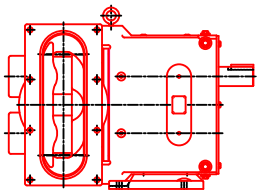

MODEL 324 RECTANGULAR FLANGE PUMP