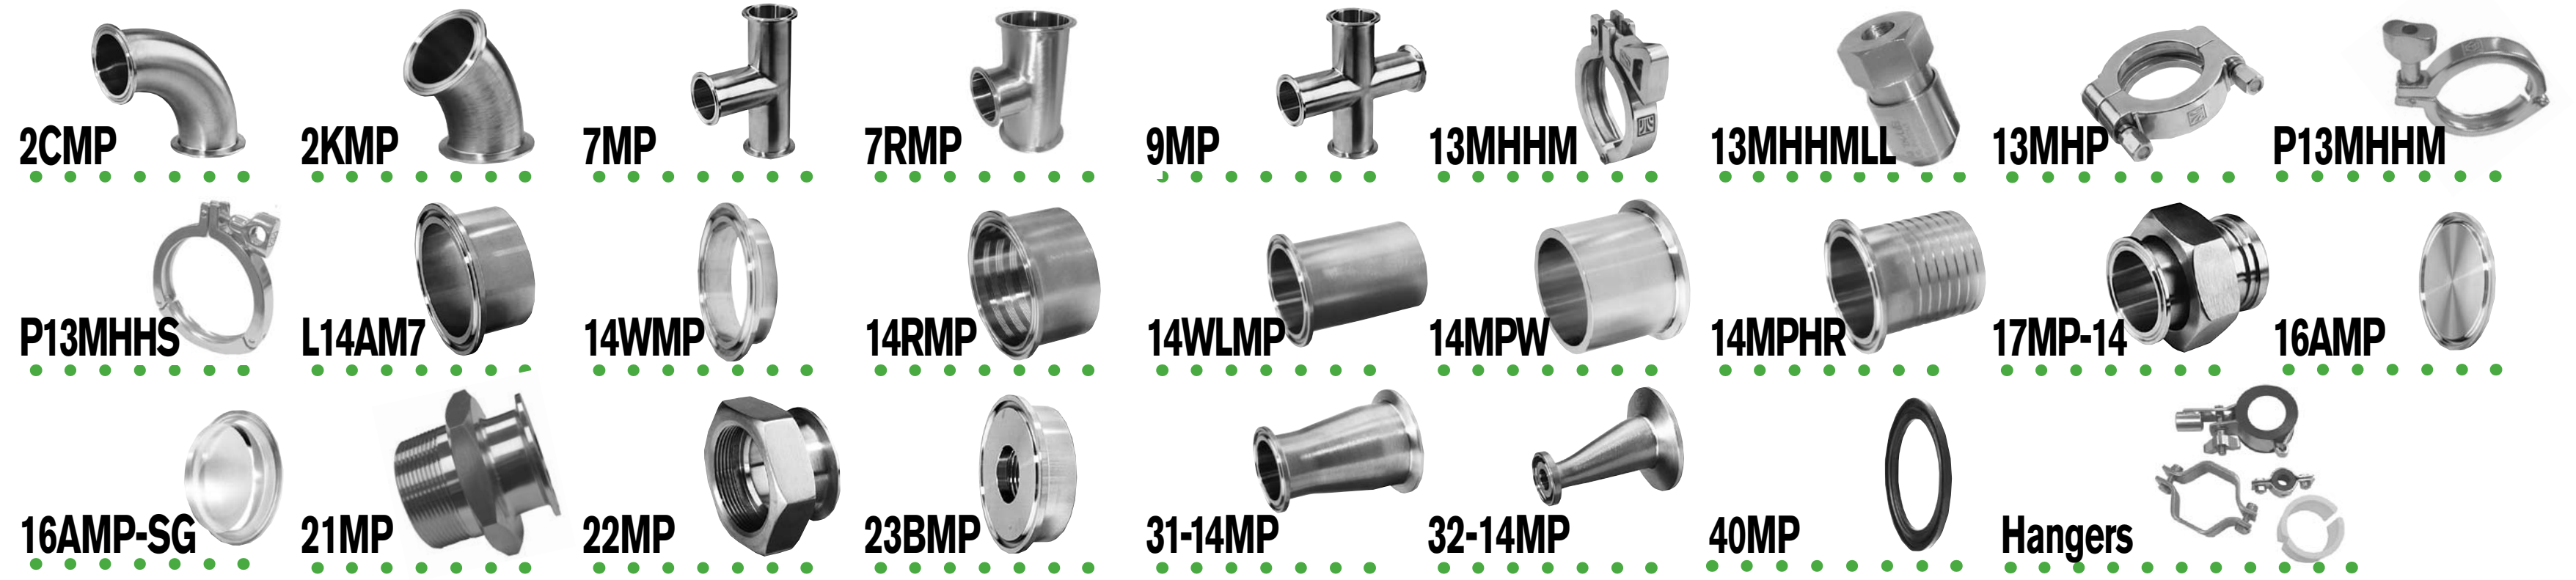

# WCB-Flow Products

AN SPX BRAND

## FITTINGS & VALVES

S-Line  
(Clamp)

I-Line

Q-Line

Bevel  
Seat

Weld

Tube  
O.D.

BPE  
and  
Related