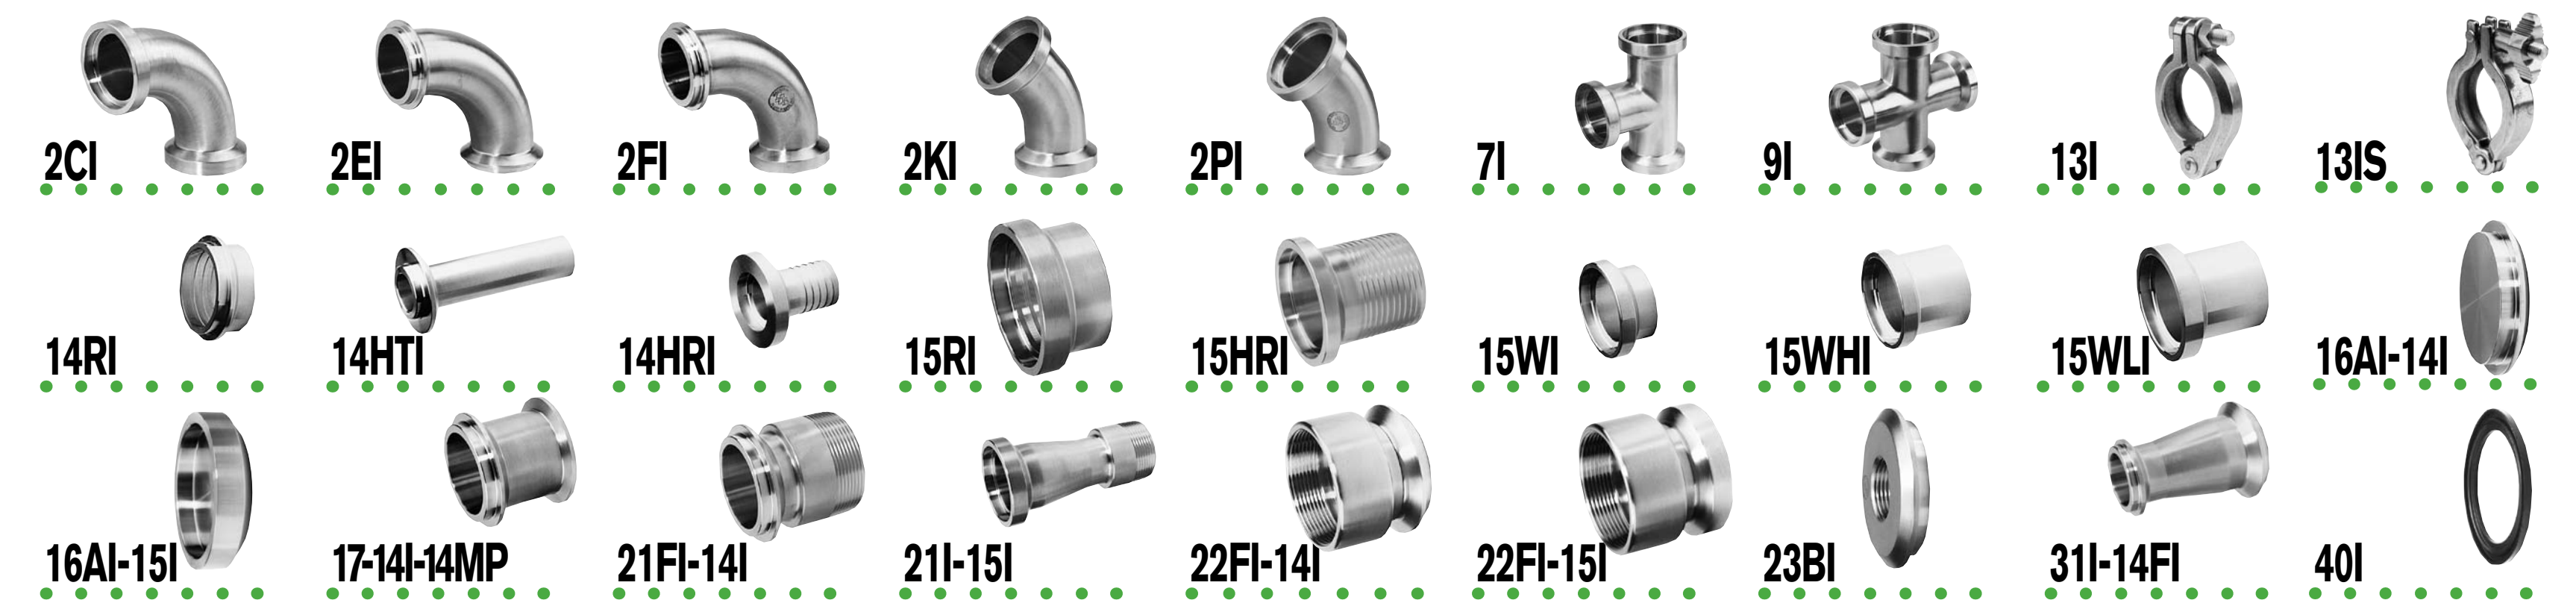

# WCB-Flow Products

AN SPX BRAND

## FITTINGS & VALVES

S-Line  
(Clamp)

I-Line

Q-Line

Bevel  
Seat

Weld

Tube  
O.D.

BPE  
and  
Related