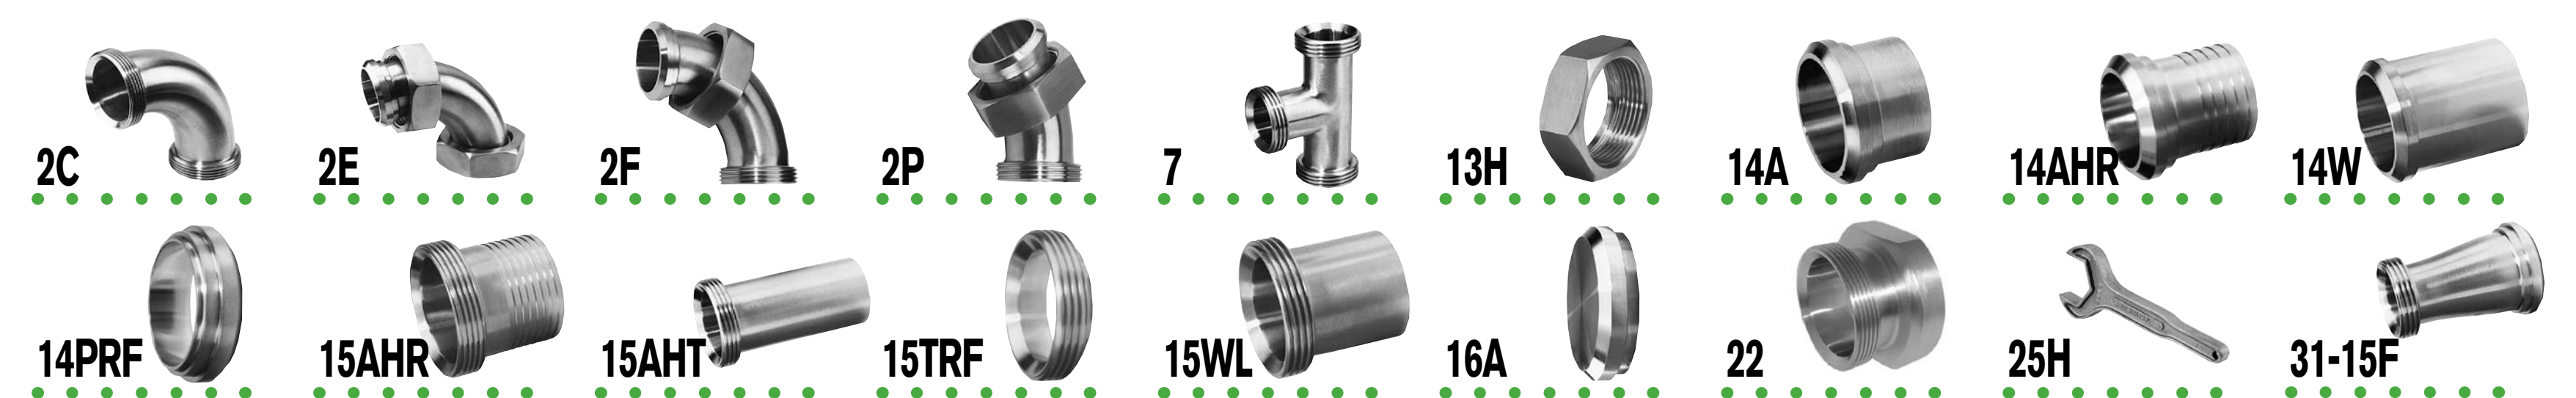

## FITTINGS & VALVES

S-Line  
(Clamp)

I-Line

Q-Line

Bevel  
Seat

Weld

Tube  
O.D.

BPE  
and  
Related