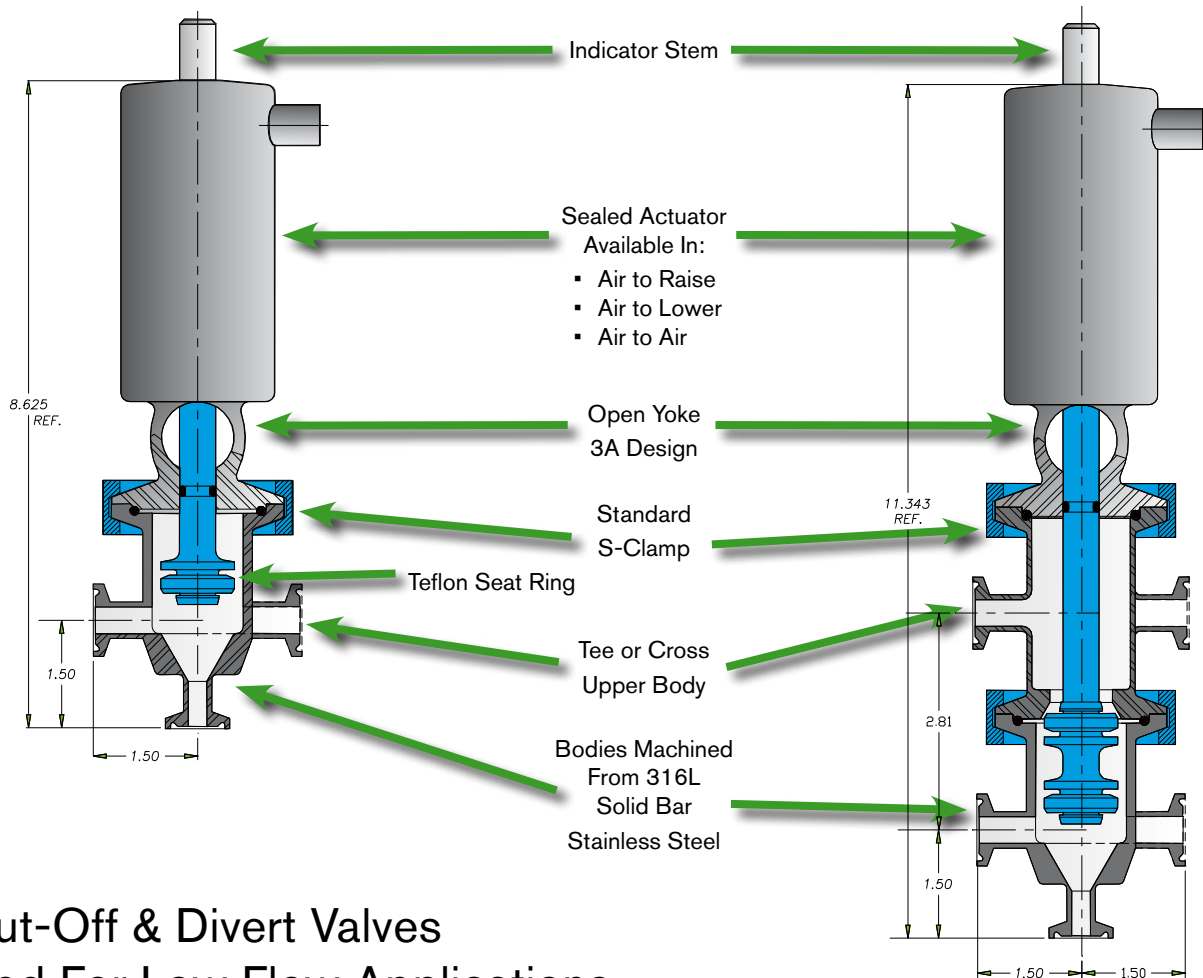

FlowMaster Model 67 Mini

1/2" and 3/4" Valves

Shut-Off & Divert Valves Used For Low Flow Applications

SPX Process Equipment, 611 Sugar Creek Road, Delavan, WI 53115
Phone: (262) 728-1900 or (800) 252-5200 Fax: (262) 728-4904 or (800) 252-5012
E-mail: wcb@spx.com